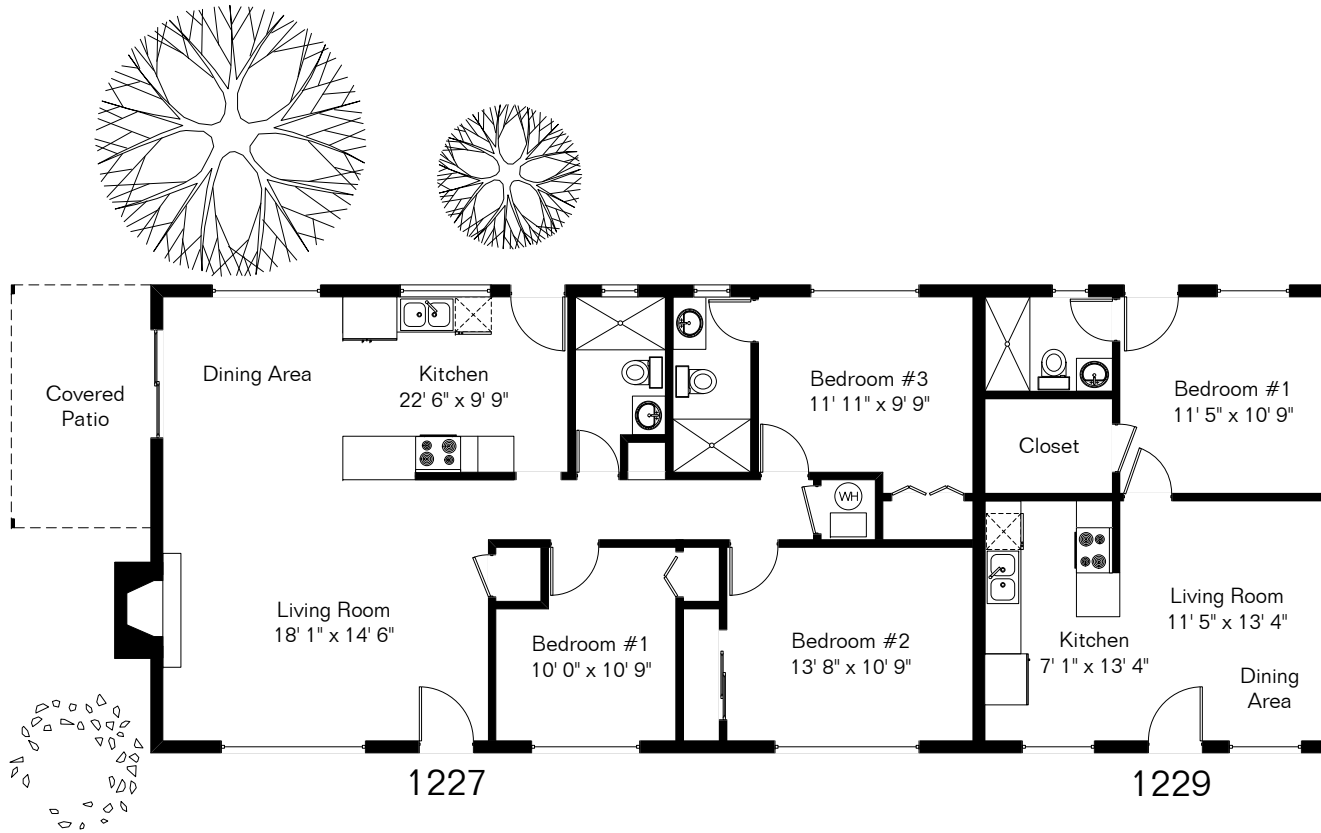

The square footages and room size information are deemed to be reliable but are not guaranteed and should be independently verified. This drawing is for marketing purposes only.

1227-1229 E Elm St

1227 1,196 Sq Ft
1229 518 Sq Ft

Site Visit July 2020

0 ft. 6 ft. 10 ft. 20 ft.

Copyright 2020 Floor Plans First! LLC
All Rights Reserved.

Floor Plans First!^{LLC}
See the Floor Plan First![™]
FloorPlansFirst.com[™]
(520) 881-1500